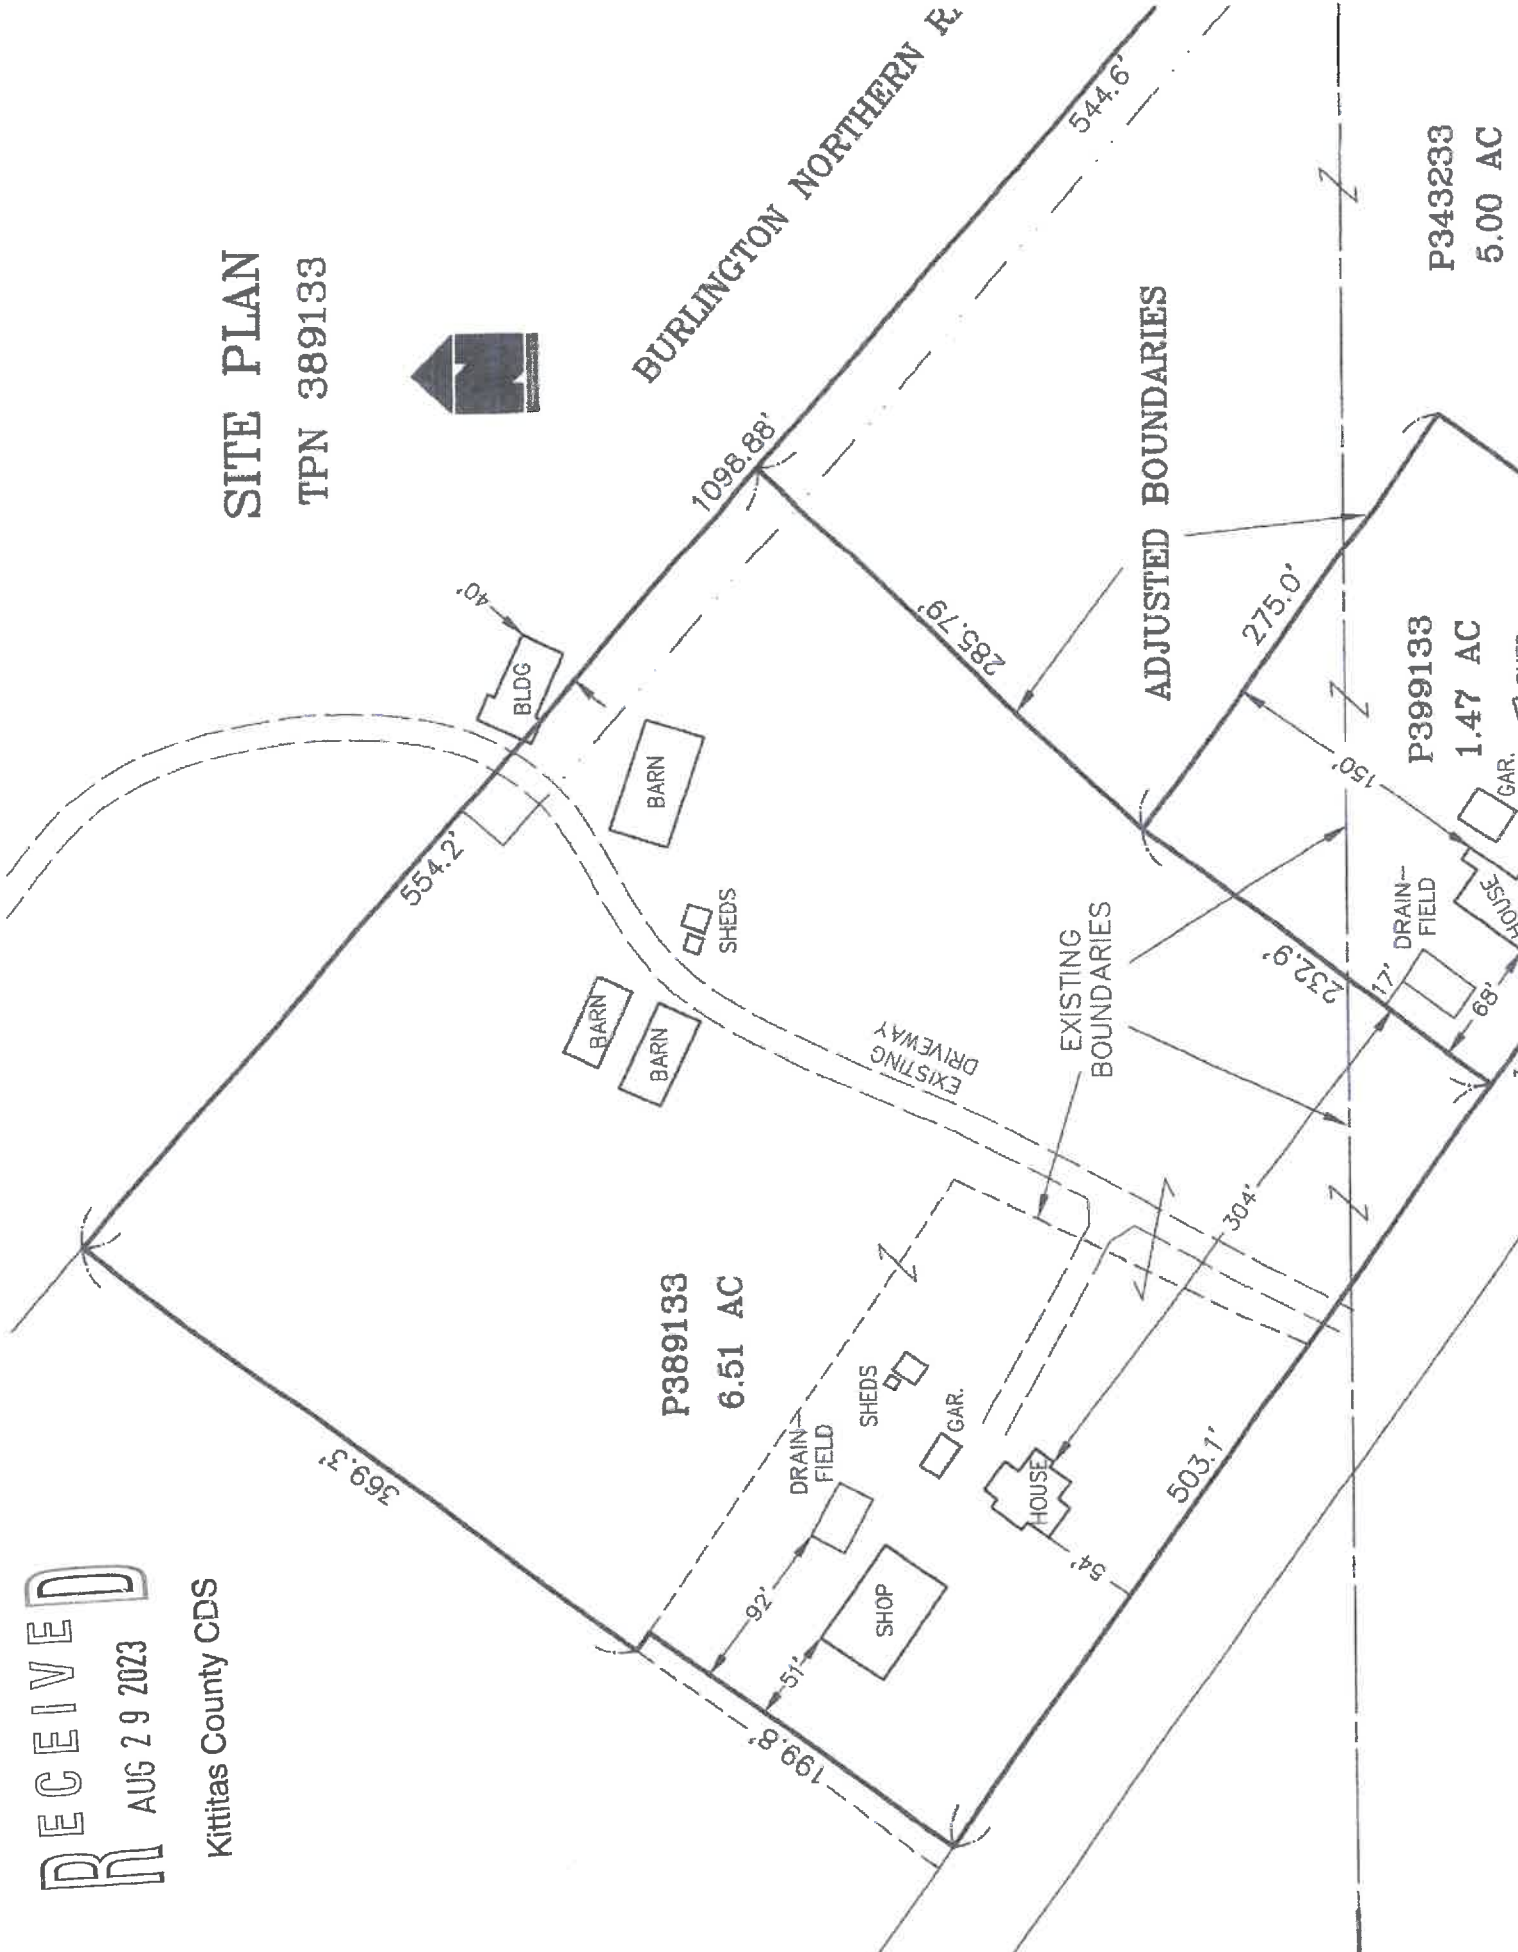

RECEIVED
AUG 29 2023

Kittitas County CDS

SITE PLAN

TPN 389133

BURLINGTON NORTHERN R

P343233
5.00 AC

P399133
1.47 AC

P389133
6.51 AC